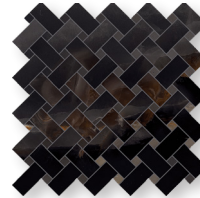

PRECIOUS

COLLECTION

Wayne Tile
Company

waynetile.com

PRECIOUS

STOCK SIZES

AVAILABLE COLORS

Black

*Black
2"x2" Mosaic*

*Black
Intreccio Mosaic*

Blue

*Blue
2"x2" Mosaic*

*Blue
Intreccio Mosaic*

Green

*Green
2"x2" Mosaic*

*Green
Intreccio Mosaic*

Ivory

*Ivory
2"x2" Mosaic*

*Ivory
Intreccio Mosaic*

Pink

*Pink
2"x2" Mosaic*

*Pink
Intreccio Mosaic*

Black | 24"x48"

Blue | 24"x 48"