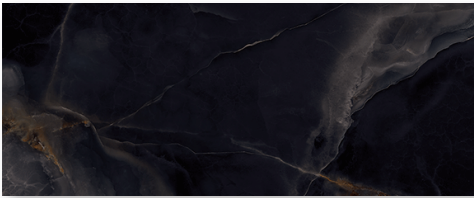

PRECIOUS

COLLECTION

Wayne Tile
Company

waynetile.com

PRECIOUS

STOCK SIZES

AVAILABLE COLORS

Black

*Black
2"x2" Mosaic*

*Black
Intreccio Mosaic*

Blue

*Blue
2"x2" Mosaic*

*Blue
Intreccio Mosaic*

Green

*Green
2"x2" Mosaic*

*Green
Intreccio Mosaic*

Ivory

*Ivory
2"x2" Mosaic*

*Ivory
Intreccio Mosaic*

Pink

*Pink
2"x2" Mosaic*

*Pink
Intreccio Mosaic*

Black | 24"x48"

Blue | 24"x 48"